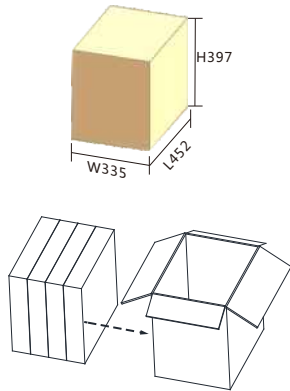

Unit : mm

Container	20GP	40GP	40HC
AREA-M carton(pcs)	495	1020	1062
AREA-M product(pcs)	1980	4080	4248

Unit : mm

Container	20GP	40GP	40HC
Carton/Product			
AREA-L carton(pcs)	715	1465	1653
AREA-L product(pcs)	1430	2930	3306

AREA Light

Container volume calculation

GTL LIGHTING (S H E N Z H E N) C O . , L T D

Unit : mm

AREA-M	Pallets		Container		
	Pallets(pcs) 1100*1100*120	24(pcs) carton/pallets 96(pcs) product/pallets	20GP	40GP	40HC
	Pallets(pcs) 1200*800*120	20(pcs) carton/pallets 80(pcs) product/pallets	11	24	24