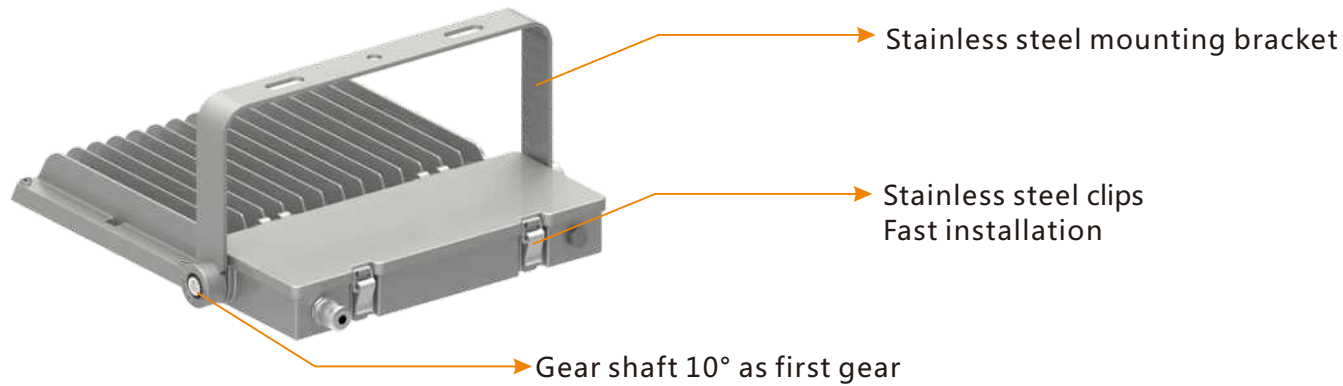

AREA Light

GTL LIGHTING (SHENZHEN) CO., LTD.

Safe/Reliability

<http://www.gtlighting.com/>