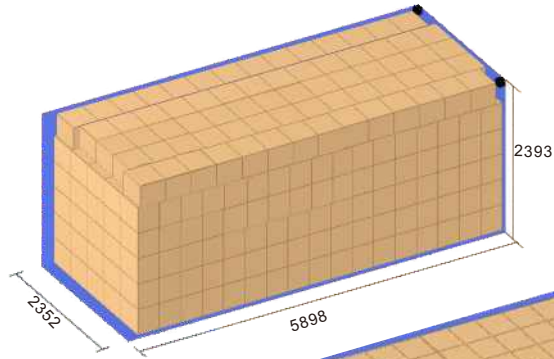

Unit : mm

Container	20GP	40GP	40HC
AREA-M carton(pcs)	495	1020	1062
AREA-M product(pcs)	1980	4080	4248