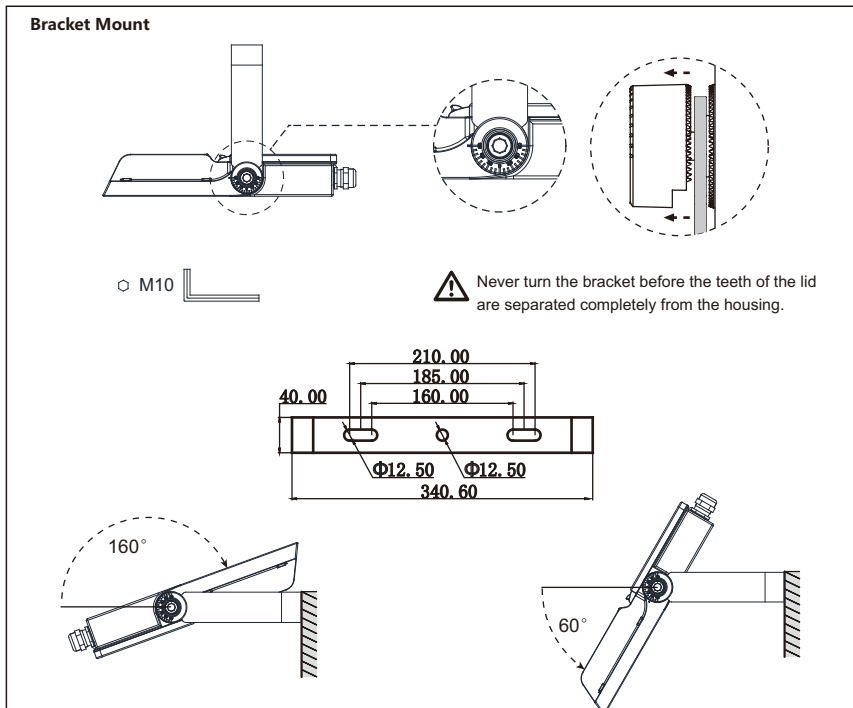

- Read through this manual before installation.
- Handle the product with care.
- The product must be grounded.
- This product must be installed and maintained by certified electrician.
- Consult with the manufacturer before maintenance.
- Turn OFF the power before installation and maintenance.
- Make sure the products are securely installed.
- The housing might become hot after operation.
- Primary use : high-bay luminaires for commercial and industrial buildings.
- Make sure the construction is strong enough to support the products.
- The product will automatically shut down once the temperature goes too high; and will automatically turn on once it cools down.
- The external flexible cable or cord of this luminaire cannot be replaced; if the cord is damaged, the luminaire shall be destroyed.