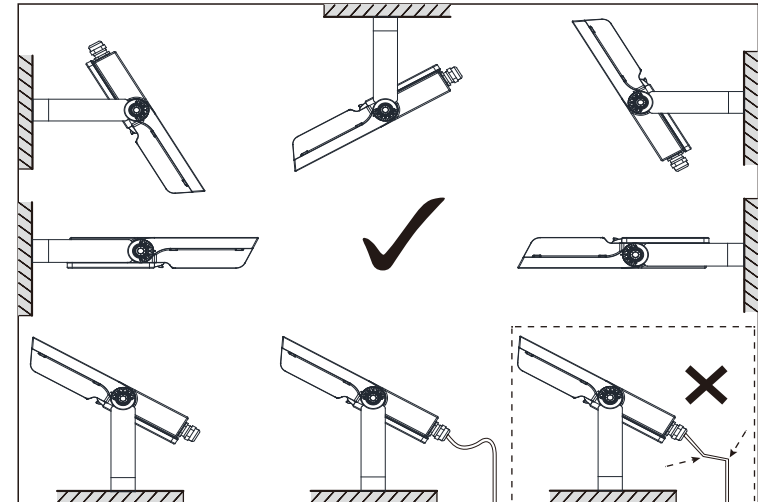

- Read through this manual before installation.
- Handle the product with care.
- The product must be grounded.
- This product must be installed and maintained by certified electrician.
- Consult with the manufacturer before maintenance.
- Turn OFF the power before installation and maintenance.
- Make sure the products are securely installed.
- The housing might become hot after operation.
- Primary use : high-bay luminaires for commercial and industrial buildings.
- Make sure the construction is strong enough to support the products.
- The product will automatically shut down once the temperature goes too high; and will automatically turn on once it cools down.
- The external flexible cable or cord of this luminaire cannot be replaced; if the cord is damaged, the luminaire shall be destroyed.