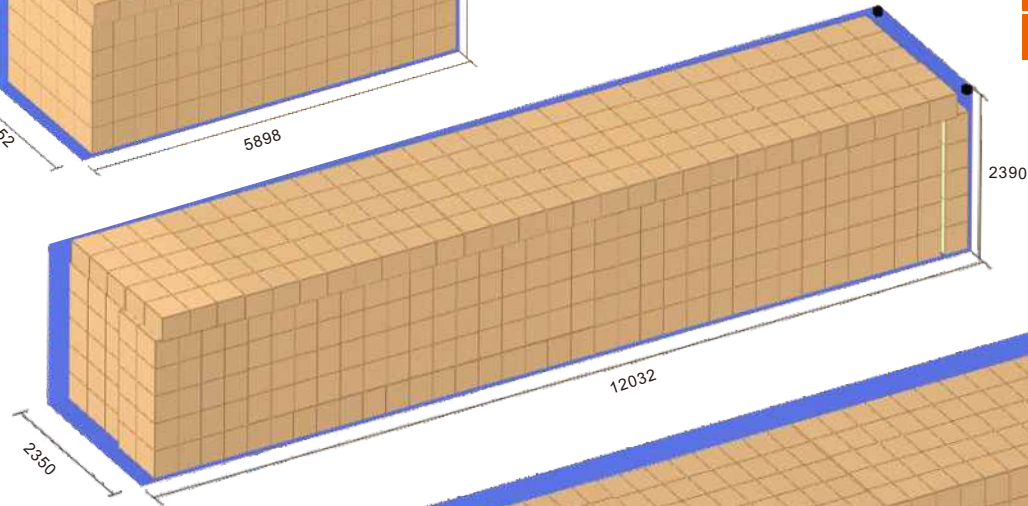

Unit : mm

Container	20GP	40GP	40HC
AREA-M carton(pcs)	495	1020	1062
AREA-M product(pcs)	1980	4080	4248