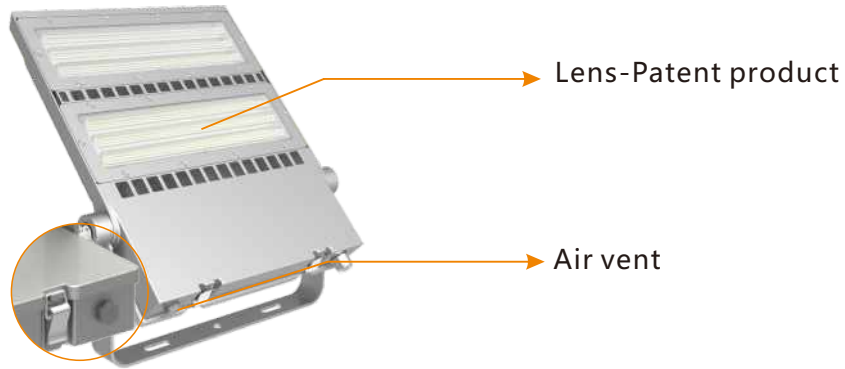

AREA Light

GTL LIGHTING (SHENZHEN) CO., LTD.

Safe/Reliability

<http://www.gtlighting.com/>