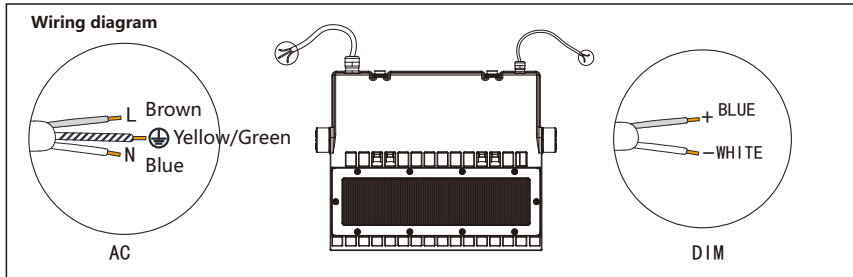

- Read through this manual before installation.
- Handle the product with care.
- The product must be grounded.
- This product must be installed and maintained by certified electrician.
- Consult with the manufacturer before maintenance.
- Turn OFF the power before installation and maintenance.
- Make sure the products are securely installed.
- The housing might become hot after operation.
- Primary use : high-bay luminaires for commercial and industrial buildings.
- Make sure the construction is strong enough to support the products.
- The product will automatically shut down once the temperature goes too high; and will automatically turn on once it cools down.
- The external flexible cable or cord of this luminaire cannot be replaced; if the cord is damaged, the luminaire shall be destroyed.