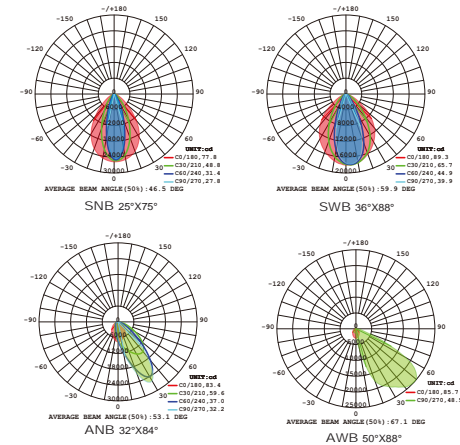

GTL LIGHTING (SHENZHEN) CO., LTD.

Spec

- * 75/100/150/200/240W
 - * 4000K/5000W/5700K
 - * 10500-33600lm
 - * 140lm/W
 - * On/Off (0-10V)
 - * CRI > 70
 - * No flicker
 - * SDCM < 5
 - * Surge 4KV/6KV
 - * 50,000 hrs @ Ta45°C
 - * IP66, IK10
 - * Bracket Mount
-
- * ETL, CE, CB, C-TICK, ROHS
 - * 5years warranty

Power	75W	100W	150W	200W	240W
Size (mm)	331*374*50			441*374*50	
Lumen (lm)	10500lm	14000lm	21000lm	28000lm	33600lm
EFF (lm/w)	140lm/W				
Beam Angle	SWB/SNB/AWB/ANB				

<http://www.gttlighting.com/>

AREA Light

GTL LIGHTING (SHENZHEN) CO., LTD.

Product model

AREA
75/100/150W

AREA
200/240W

<http://www.gtlighting.com/>

	AREA-75W	AREA-100W	AREA-150W	AREA-200W	AREA-240W	
Power	75W	100W	150W	200W	240W	
Input Voltage	90-305VAC					
Input Current	0.34A@220VAC	0.45A@220VAC	0.68A@220VAC	0.91A@220VAC	1.10A@220VAC	
PF	>0.90@220VAC					
DC output voltage	48V					
DC output current	1.4A	1.9A	2.9A	3.9A	4.65A	
Dimming (Optional)	3 in 1 dimming (PWM, 0-10V, Resistor)、Dali					
CCT	4000K、5000K、5700K、3000K					
Ra > 80 5000K	Luminous Flux	9750 Lm±10%	13000 Lm±10%	19500 Lm±10%	26000 Lm±10%	31200 Lm±10%
	Efficiency	130Lm/W±10%				
Ra > 70 5000K	Luminous Flux	10500 Lm±10%	14000 Lm±10%	21000Lm±10%	28000 Lm±10%	33600Lm±10%
	Efficiency	140Lm/W±10%				
LED Brand	Nichia 3030					
Beam Angle	Asymmetric and symmetric light					
Operation Temp	-40°C ~ +45°C					
Storage Temp	-40°C ~ +85°C					
Life Span	45°C 50000Hours					
IP Class	IP66					
IK Class	IK10					
Certificate	ETL,CE, CB, C-TICK ,ROHS					
Lamp Body Color	Gray (optional for RAL9007)					
Product Size (mm)	331*374*50			441*374*50		
Net weight (kg) ±0.1	4.58	4.63	4.76	6.37		
Packing Size (mm)	430*370*76			500*415*76		
Grossweight (kg)±0.1	4.98	5.03	5.16	6.84		
Total Size (mm) (4/2pcs)	445*328*390			520*170*440		
Total weight (4/2pcs) ±0.2	20.68	20.88	21.4	14.43		
Installation mode	Bracket Mount					