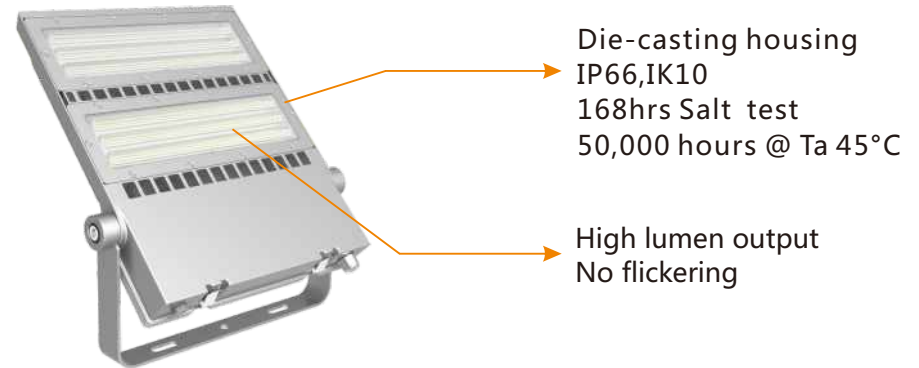

Power	75W	100W	150W	200W	240W
Size (mm)	331*374*50			441*374*50	
Lumen (lm)	10500lm	14000lm	21000lm	28000lm	33600lm
EFF (lm/w)	140lm/W				
Beam Angle	SWB/SNB/AWB/ANB				

<http://www.gttlighting.com/>

AREA Light

GTL LIGHTING (SHENZHEN) CO., LTD.

Product model

AREA
75/100/150W

AREA
200/240W

<http://www.gtlighting.com/>

	AREA-75W	AREA-100W	AREA-150W	AREA-200W	AREA-240W	
Power	75W	100W	150W	200W	240W	
Input Voltage	90-305VAC					
Input Current	0.34A@220VAC	0.45A@220VAC	0.68A@220VAC	0.91A@220VAC	1.10A@220VAC	
PF	>0.90@220VAC					
DC output voltage	48V					
DC output current	1.4A	1.9A	2.9A	3.9A	4.65A	
Dimming (Optional)	3 in 1 dimming (PWM, 0-10V, Resistor)、Dali					
CCT	4000K、5000K、5700K、3000K					
Ra > 80 5000K	Luminous Flux	9750 Lm±10%	13000 Lm±10%	19500 Lm±10%	26000 Lm±10%	31200 Lm±10%
	Efficiency	130Lm/W±10%				
Ra > 70 5000K	Luminous Flux	10500 Lm±10%	14000 Lm±10%	21000Lm±10%	28000 Lm±10%	33600Lm±10%
	Efficiency	140Lm/W±10%				
LED Brand	Nichia 3030					
Beam Angle	Asymmetric and symmetric light					
Operation Temp	-40°C ~ +45°C					
Storage Temp	-40°C ~ +85°C					
Life Span	45°C 50000Hours					
IP Class	IP66					
IK Class	IK10					
Certificate	ETL,CE, CB, C-TICK ,ROHS					
Lamp Body Color	Gray (optional for RAL9007)					
Product Size (mm)	331*374*50			441*374*50		
Net weight (kg) ±0.1	4.58	4.63	4.76	6.37		
Packing Size (mm)	430*370*76			500*415*76		
Grossweight (kg)±0.1	4.98	5.03	5.16	6.84		
Total Size (mm) (4/2pcs)	445*328*390			520*170*440		
Total weight (4/2pcs) ±0.2	20.68	20.88	21.4	14.43		
Installation mode	Bracket Mount					

AREA Light

GTL LIGHTING (SHENZHEN) CO., LTD.

Safe/Reliability

<http://www.gtlighting.com/>

Configuration							
Product name	Product category	Power	CRI	CCT	Distribution	Control	SPD
AREA	AREA Light	60*/75/80*/100W	>70	3000/ 4000K	Symmetric	ON/OFF	No
		120*/150W	>80	5000/ 5700K	Asymmetric	PWM/0-10V/ Resistor	
		200/240W	>90	6500K		DALI/ Optical device*	