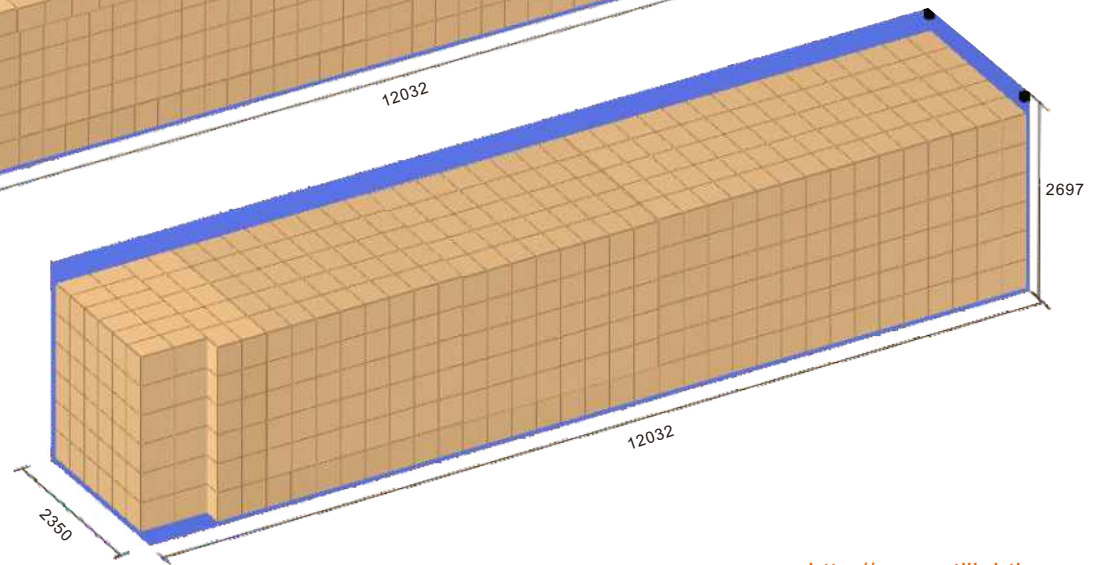

Unit : mm

Container	20GP	40GP	40HC
AREA-M carton(pcs)	495	1020	1062
AREA-M product(pcs)	1980	4080	4248